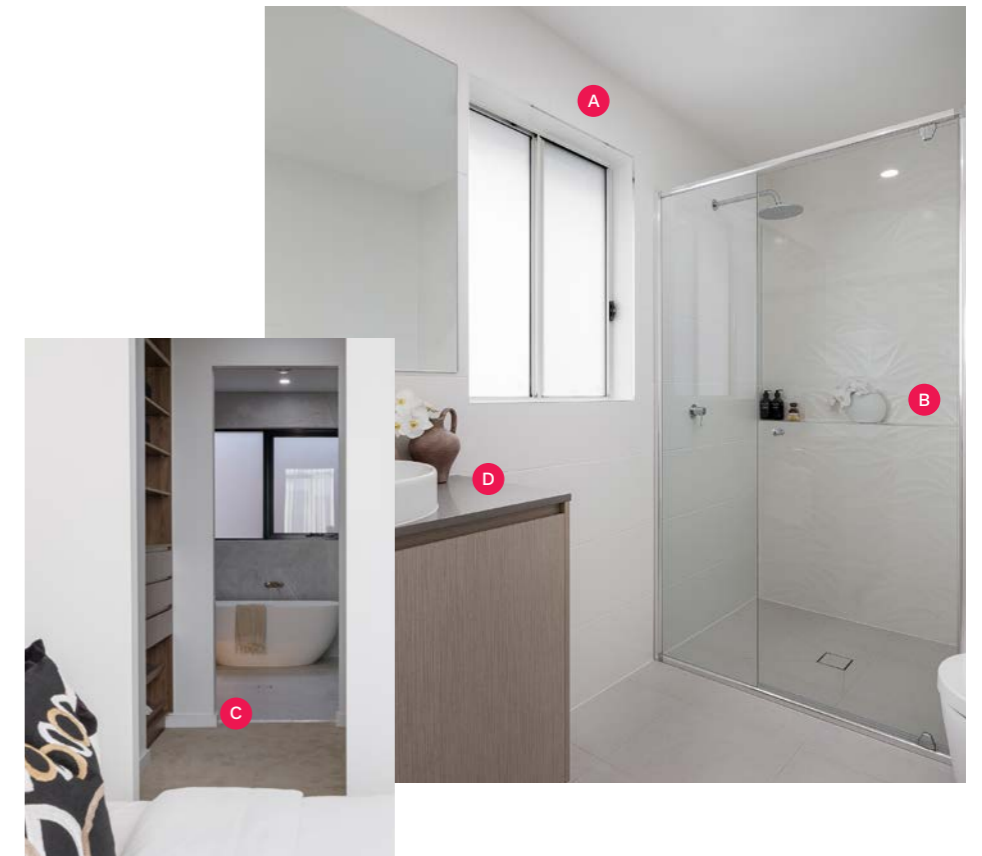

/ BATHROOM

A. FLOOR & WALL TILES
Floor to ceiling wall tiles from builder's range to either one bathroom or one ensuite including square set ceilings

B. ACCESSORIES
Tiled 1200mm high shower ledge to one shower

C. RECESSED FLOORING
Wet area flooring flush with main floor for smooth transitions

D. VANITIES
20mm stone to bathroom and ensuite vanities

/ CEILINGS & SKIRTINGS

A. CEILING HEIGHTS
2590mm ceiling height to ground floor and 2440mm height to first floor on double storey homes