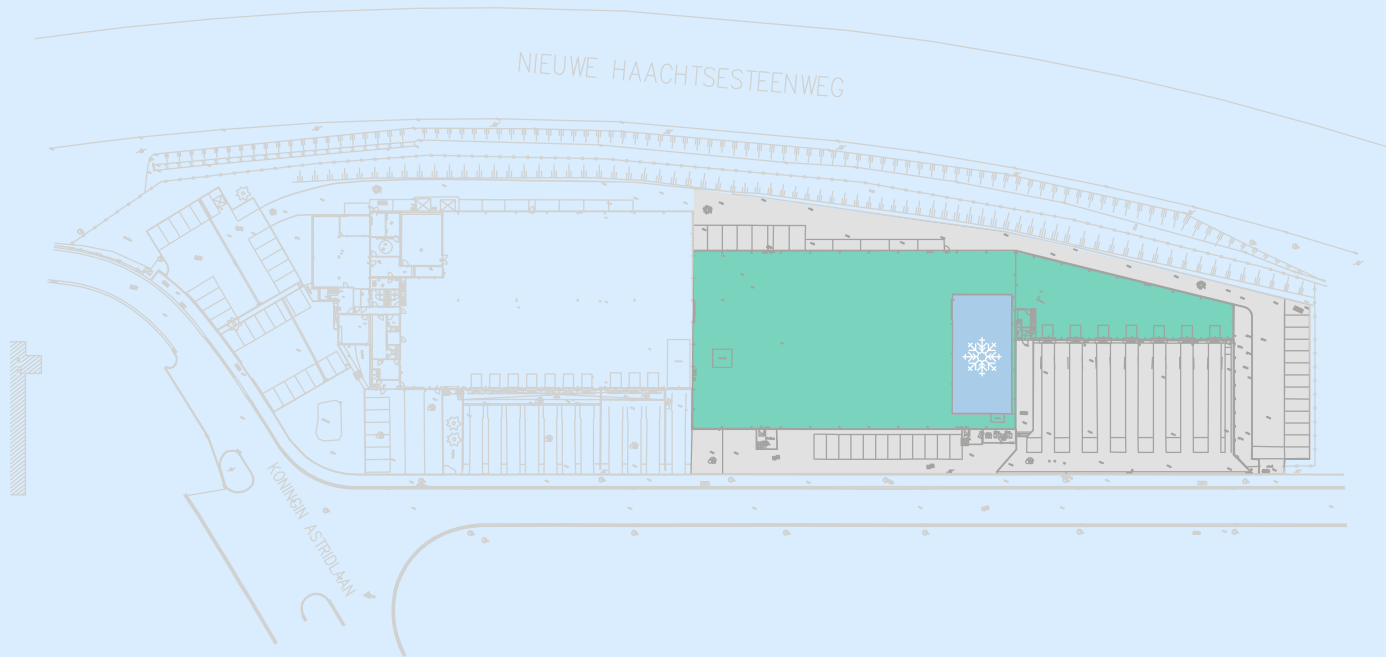

AVAILABLE AS FROM JANUARY ↗

GROWTH ↗ SPACE FOR GROWTH ↗

Warehouse + office

Brucargo Zaventem

Located within the dedicated cargo zone of Brussels Airport, this property offers direct access to major highways, as well as air and rail connections.

The facility features a warehouse of 2,872 m², including 293 m² of cold storage and a 41 m² reception area with separate office and sanitary facilities, making it an ideal hub for European and international distribution.

**FUNCTIONAL AND FLEXIBLE SPACE
TAILORED FOR LOGISTICS OPERATIONS**

Brucargo Zaventem

Available as from January

Warehouse **2.872 m²**

(of which 293 m² is temperature controlled)

Office **41 m²**

Building specifications

- 293 m² temperature controlled warehouse
- Reception area with office and sanitary facilities
- Free height: 5 m
- LED lighting
- Parking spaces available

Location

Brucargo, the dedicated cargo zone of Brussels Airport, with a direct access to major highways, as well as air and rail links, makes it an ideal hub for fast and efficient international distribution. Brucargo is located next to the Brussels ring road and the E19 to Antwerp.