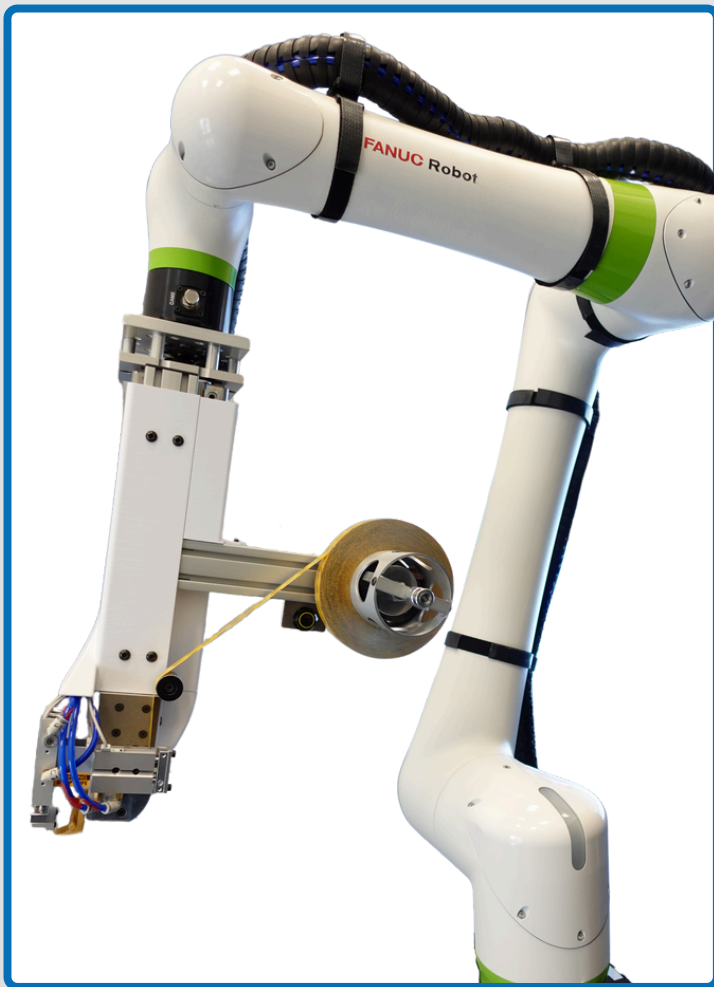

ROBOT TAPE APPLICATOR

- Perfect for complex tape application for non-flat surfaces
- Can apply a wide range of tapes (double-sided, foam, single-sided, VHB, and more)
- Customized for *your* application
- Tapehead can be fit to a wide range of robot arms
- Optional liner removal for double-sided tape
- Available for tape widths of ¼ inch (6mm) and ½ inch (12mm) with custom widths available depending on application