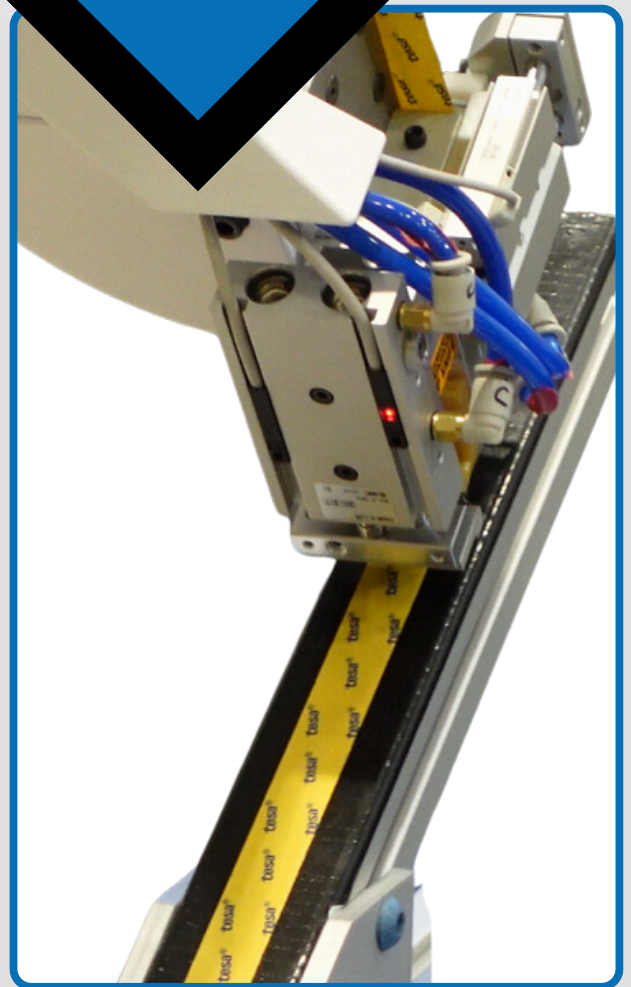

ROBOT TAPE APPLICATOR

- Perfect for complex tape application for non-flat surfaces
- Can apply a wide range of tapes (double-sided, foam, single-sided, VHB, and more)
- Customized for *your* application
- Tapehead can be fit to a wide range of robot arms
- Optional liner removal for double-sided tape
- Available for tape widths of ¼ inch (6mm) and ½ inch (12mm) with custom widths available depending on application