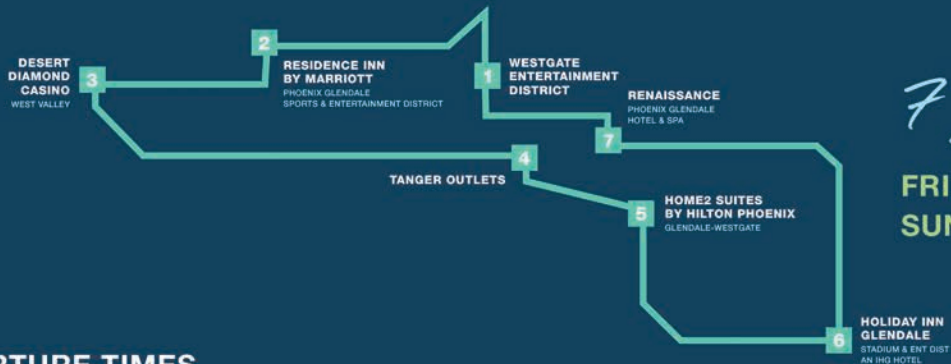

WESTGATE
ENTERTAINMENT DISTRICT

Residence **INN.**
BY HARRIOTT

DESERT
DIAMOND
CASINO
WEST VALLEY
PHOENIX

Tanger
Outlets
WESTGATE

HOME **2**
SUITES BY HILTON

H
Holiday Inn

R
RENAISSANCE®
PHOENIX GLENDALE HOTEL & SPA

FRIDAYS & SATURDAYS | 12PM – 10PM

SUNDAYS | 12PM – 6PM

The Westgate
CIRCULATOR

HOP ON. HOP OFF. REPEAT.

*Scan
me!*

**OUR FREE SHUTTLE SERVICE
PAVES THE WAY FOR YOU TO EXPERIENCE
GLENDALE'S UNIQUE PERSONALITY
BY CONNECTING YOU TO SEVERAL
LOCATIONS WITHIN THE SPORTS &
ENTERTAINMENT DISTRICT. THE CIRCULATOR
WILL VISIT EACH DESIGNATED
DESTINATION EVERY 40 MINUTES.**

SUPPORTED BY

VisitGlendale
ARIZONA

GILA RIVER
ARENA

**WESTGATEAZ.COM/TWC
FOR SCHEDULE & STOPS**

7 Stops!

FRIDAYS & SATURDAYS | 12PM – 10PM
SUNDAYS | 12PM – 6PM

DEPARTURE TIMES

WESTGATE	12:00	12:40	1:20	2:00	2:40	3:20	4:00	4:40	5:20	6:00	FRIDAY AND SATURDAY ONLY				
RESIDENCE INN	12:03	12:43	1:23	2:03	2:43	3:23	4:03	4:43	5:23	6:03	6:40	7:20	8:00	8:40	9:20
DESERT DIAMOND CASINO	12:10	12:50	1:30	2:10	2:50	3:30	4:10	4:50	5:30	6:10	6:43	7:23	8:03	8:43	9:23
TANGER OUTLETS	12:15	12:55	1:35	2:15	2:55	3:35	4:15	4:55	5:35	6:15	6:50	7:30	8:10	8:50	9:30
HOME2 SUITES BY HILTON	12:20	1:00	1:40	2:20	3:00	3:40	4:20	5:00	5:40	6:20	6:55	7:35	8:15	8:55	9:35
HOLIDAY INN	12:25	1:05	1:45	2:25	3:05	3:45	4:25	5:05	5:45	6:25	7:00	7:40	8:20	9:00	9:40
RENAISSANCE HOTEL	12:35	1:15	1:55	2:35	3:15	3:55	4:35	5:15	5:55	6:35	7:05	7:45	8:25	9:05	9:45
											7:15	7:55	8:35	9:15	9:55

DEPARTURE TIMES LISTED ABOVE. SUBJECT TO CHANGE DUE TO TRAFFIC CONDITIONS.