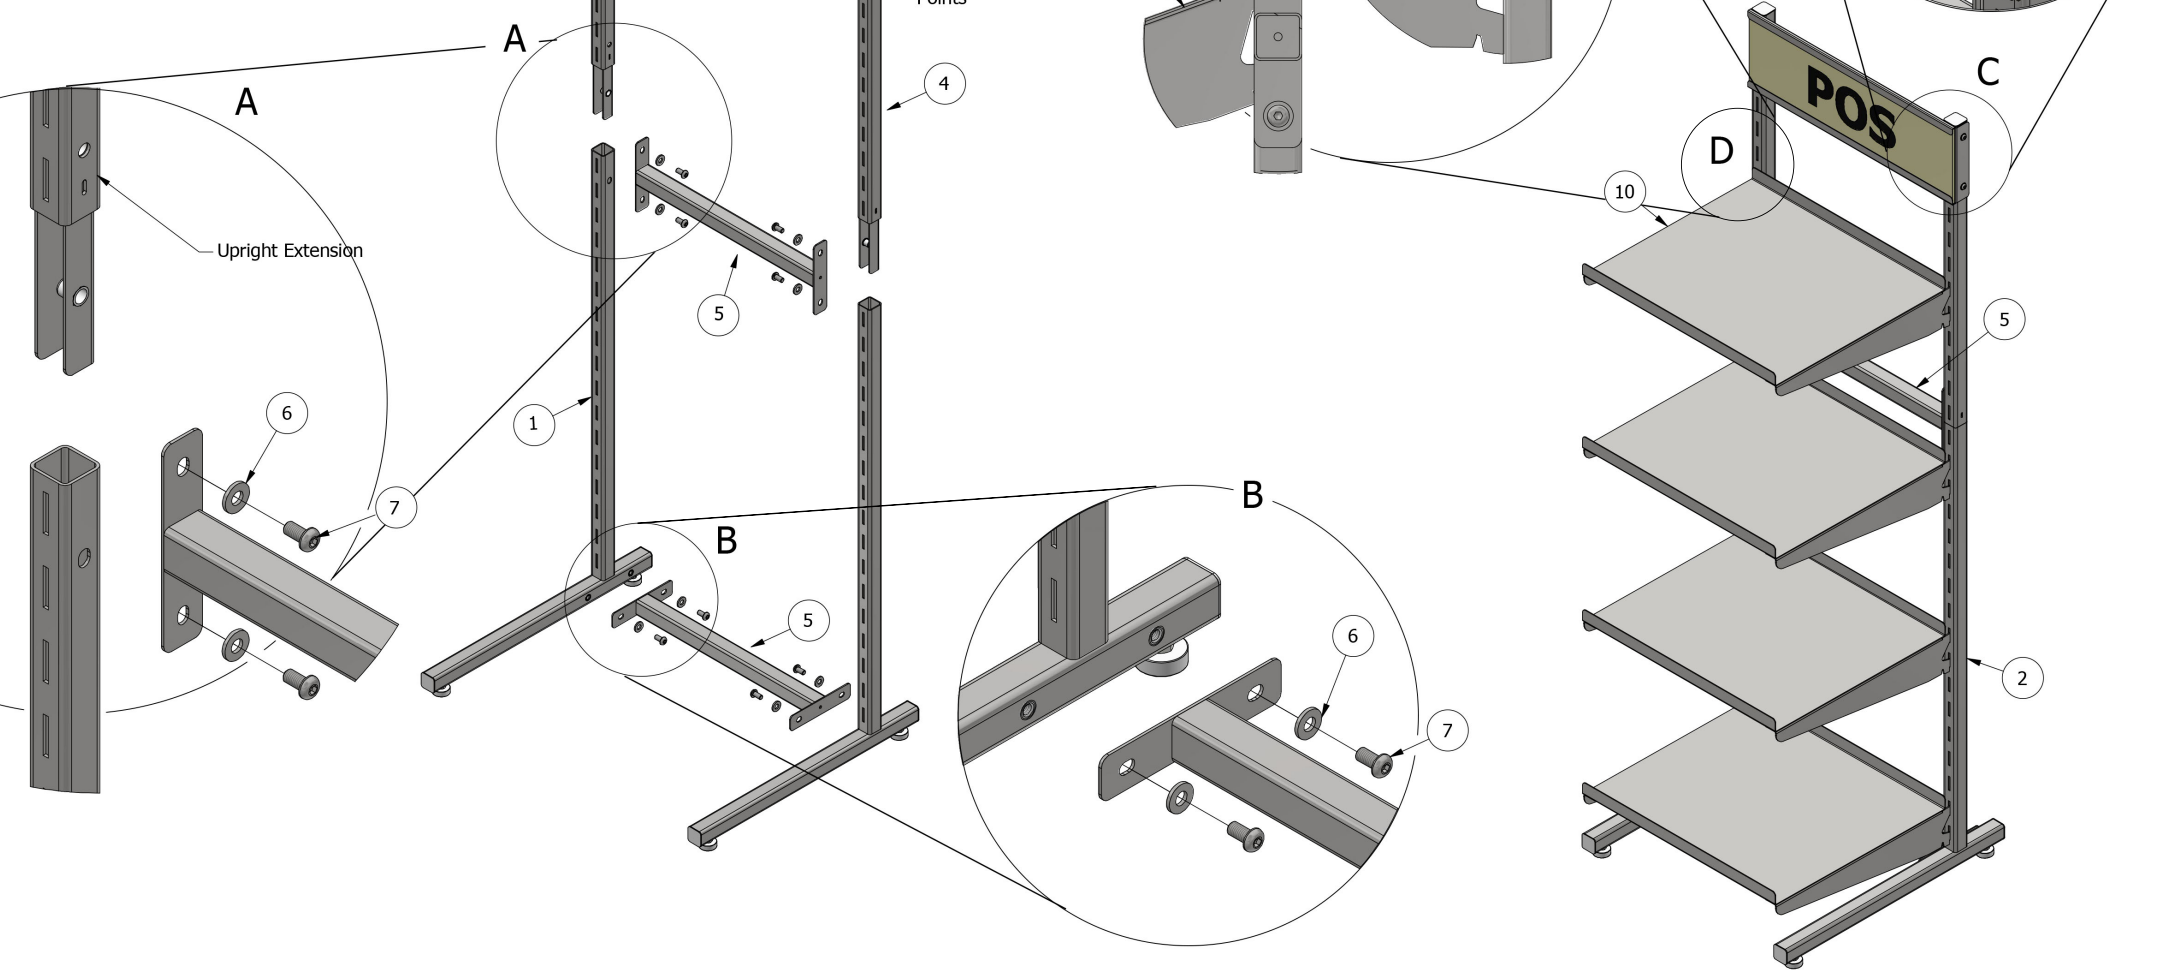

PARTS LIST

ITEM	UNIT TITLE	QTY
1	LH Upright	1
2	RH Upright	1
3	Upright Extension LH	1
4	Upright Extension RH	1
5	Tie Bar	2
6	M8 Washer	8
7	M8 x 16mm Button Head Socket Screw	8
8	Header (Optional)	1
9	ABS Chalkboard (Optional)	1
10	Shelf	4

W Gadsby & Son Ltd,
 Huntworth Business Park,
 Bridgwater, Somerset,
 TA6 6TS, United Kingdom
 Tel: 01278 437123

Name: 150cm Metal Display Stand Assembly

MATERIAL:
 Mild Steel

FINISH:
 Silver Bronze