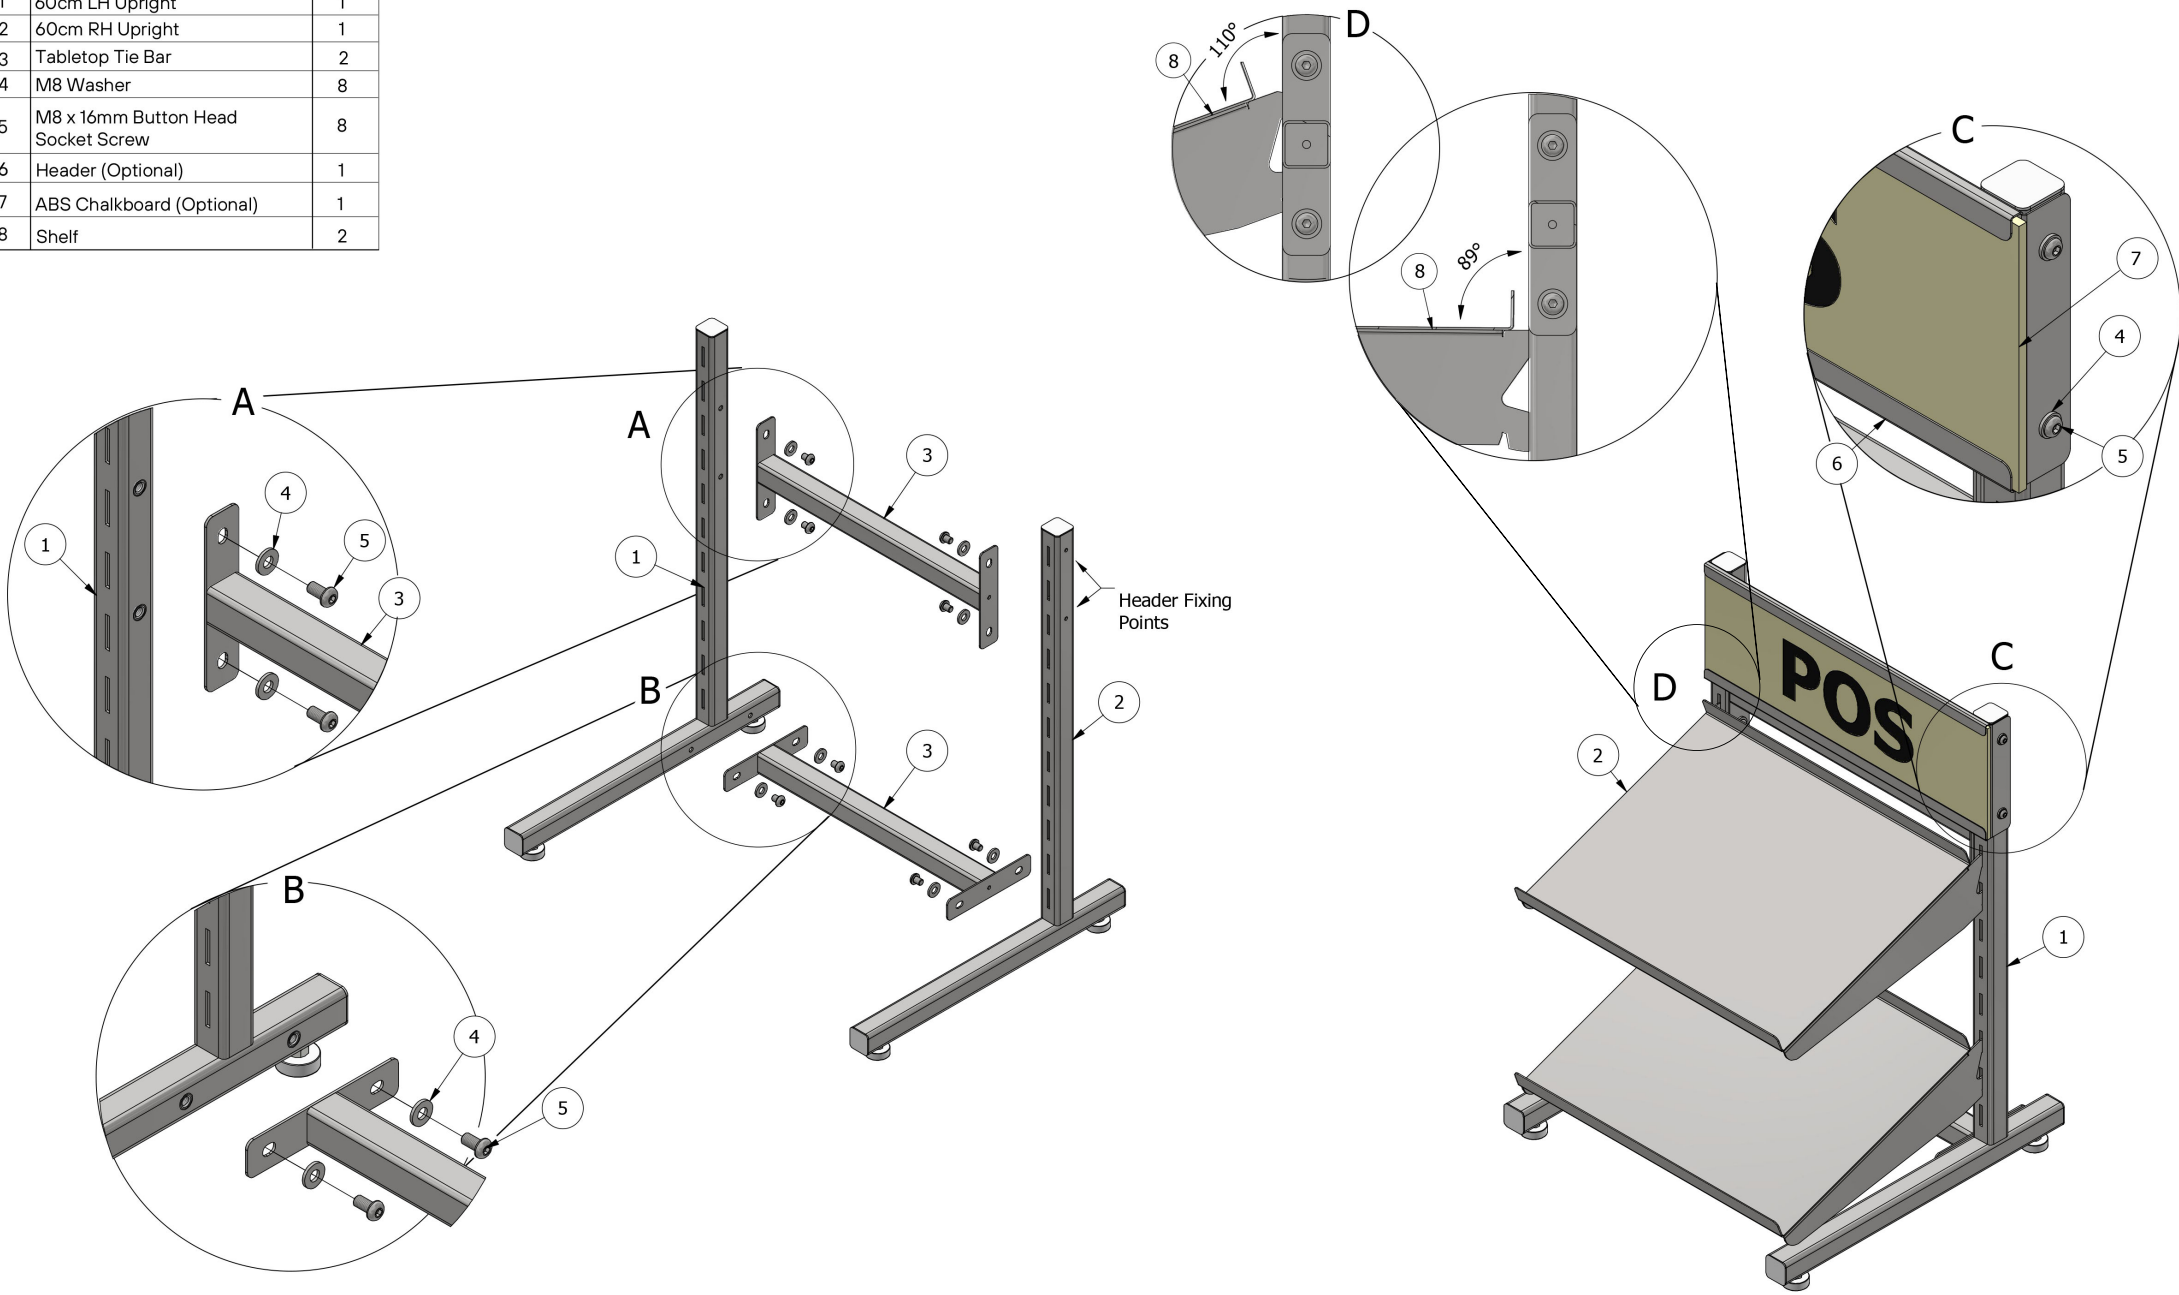

PARTS LIST

ITEM	UNIT TITLE	QTY
1	60cm LH Upright	1
2	60cm RH Upright	1
3	Tabletop Tie Bar	2
4	M8 Washer	8
5	M8 x 16mm Button Head Socket Screw	8
6	Header (Optional)	1
7	ABS Chalkboard (Optional)	1
8	Shelf	2

W Gadsby & Son Ltd.
 Huntworth Business Park,
 Bridgwater, Somerset,
 TA6 6TS, United Kingdom
 Tel: 01278 437123

Name: 60cm Metal Display Stand Assembly

MATERIAL:
Mild Steel

FINISH:
Silver Bronze