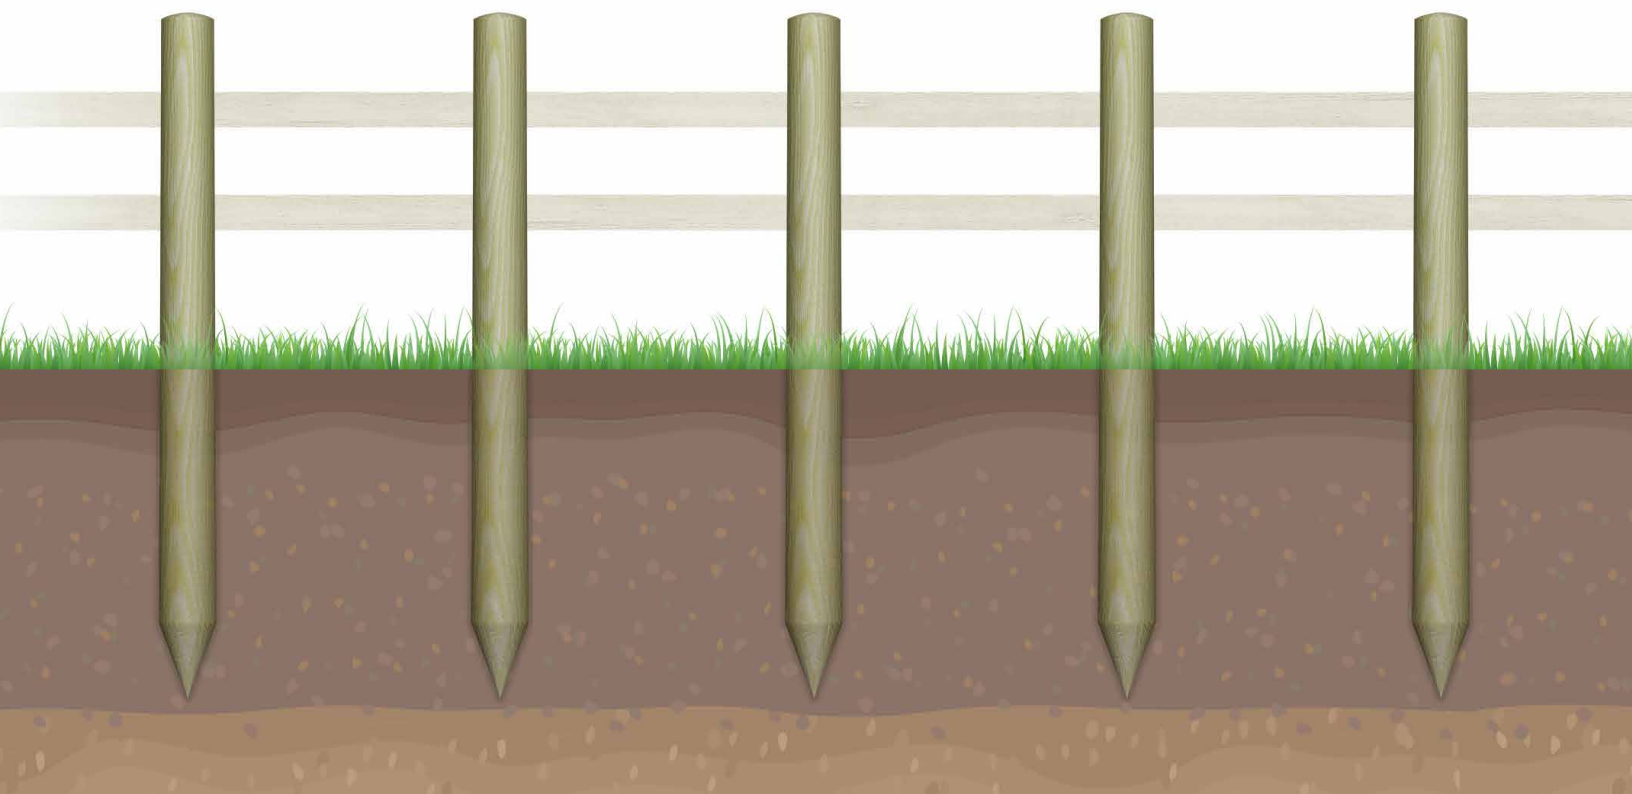

Round Wood Posts

PRESSURE TREATED, TAPERED FENCE POSTS AND BARN POLES

Our sustainable round wood posts and barn poles are peeled and treated to meet the needs of farmers, ranchers and the construction industry.

PRODUCT DETAILS

- 6 and 7 foot fence posts are pencil-pointed sharpened at the bottom and domed at the top for easier pounding.
- 8, 10 and 12 foot fence posts are square sharpened at the bottom. Blunt end available as custom order.
- 20 and 25 foot poles have blunt ends.
- Species: Spruce–Pine–Fir (SPF).
- Pressure treated with CCA preservative for extended life.

Your satisfaction is 100% guaranteed and backed by 115 years of Bell family integrity.

POST & BARN POLE SPECIFICATIONS

	Posts					Barn Poles	
	6'	7'	8'	10'	12'	20'	25'
Diameter	2 - 3"	160/bundle	160/bundle	-	-	-	-
	3 - 4"	115/bundle	115/bundle	100/bundle	-	-	-
	4 - 5"	80/bundle	80/bundle	70/bundle	60/bundle	-	-
	5 - 6"	50/bundle	50/bundle	50/bundle	40/bundle	35/bundle	25/bundle
	6 - 7"	-	-	35/bundle	30/bundle	30/bundle	20/bundle
	7 - 8"	-	-	25/bundle	-	-	-
Top	Domed	Domed	Blunt	Blunt	Blunt	Blunt	Blunt
Bottom	Point sharpened	Point sharpened	Square sharpened*	Square sharpened*	Square sharpened*	Blunt	Blunt
Taper	Diameters increase about 1" for every 8' of length						
Species	Spruce-Pine-Fir (SPF)						
Treatments	Pressure treated with CCA preservative for extended life						