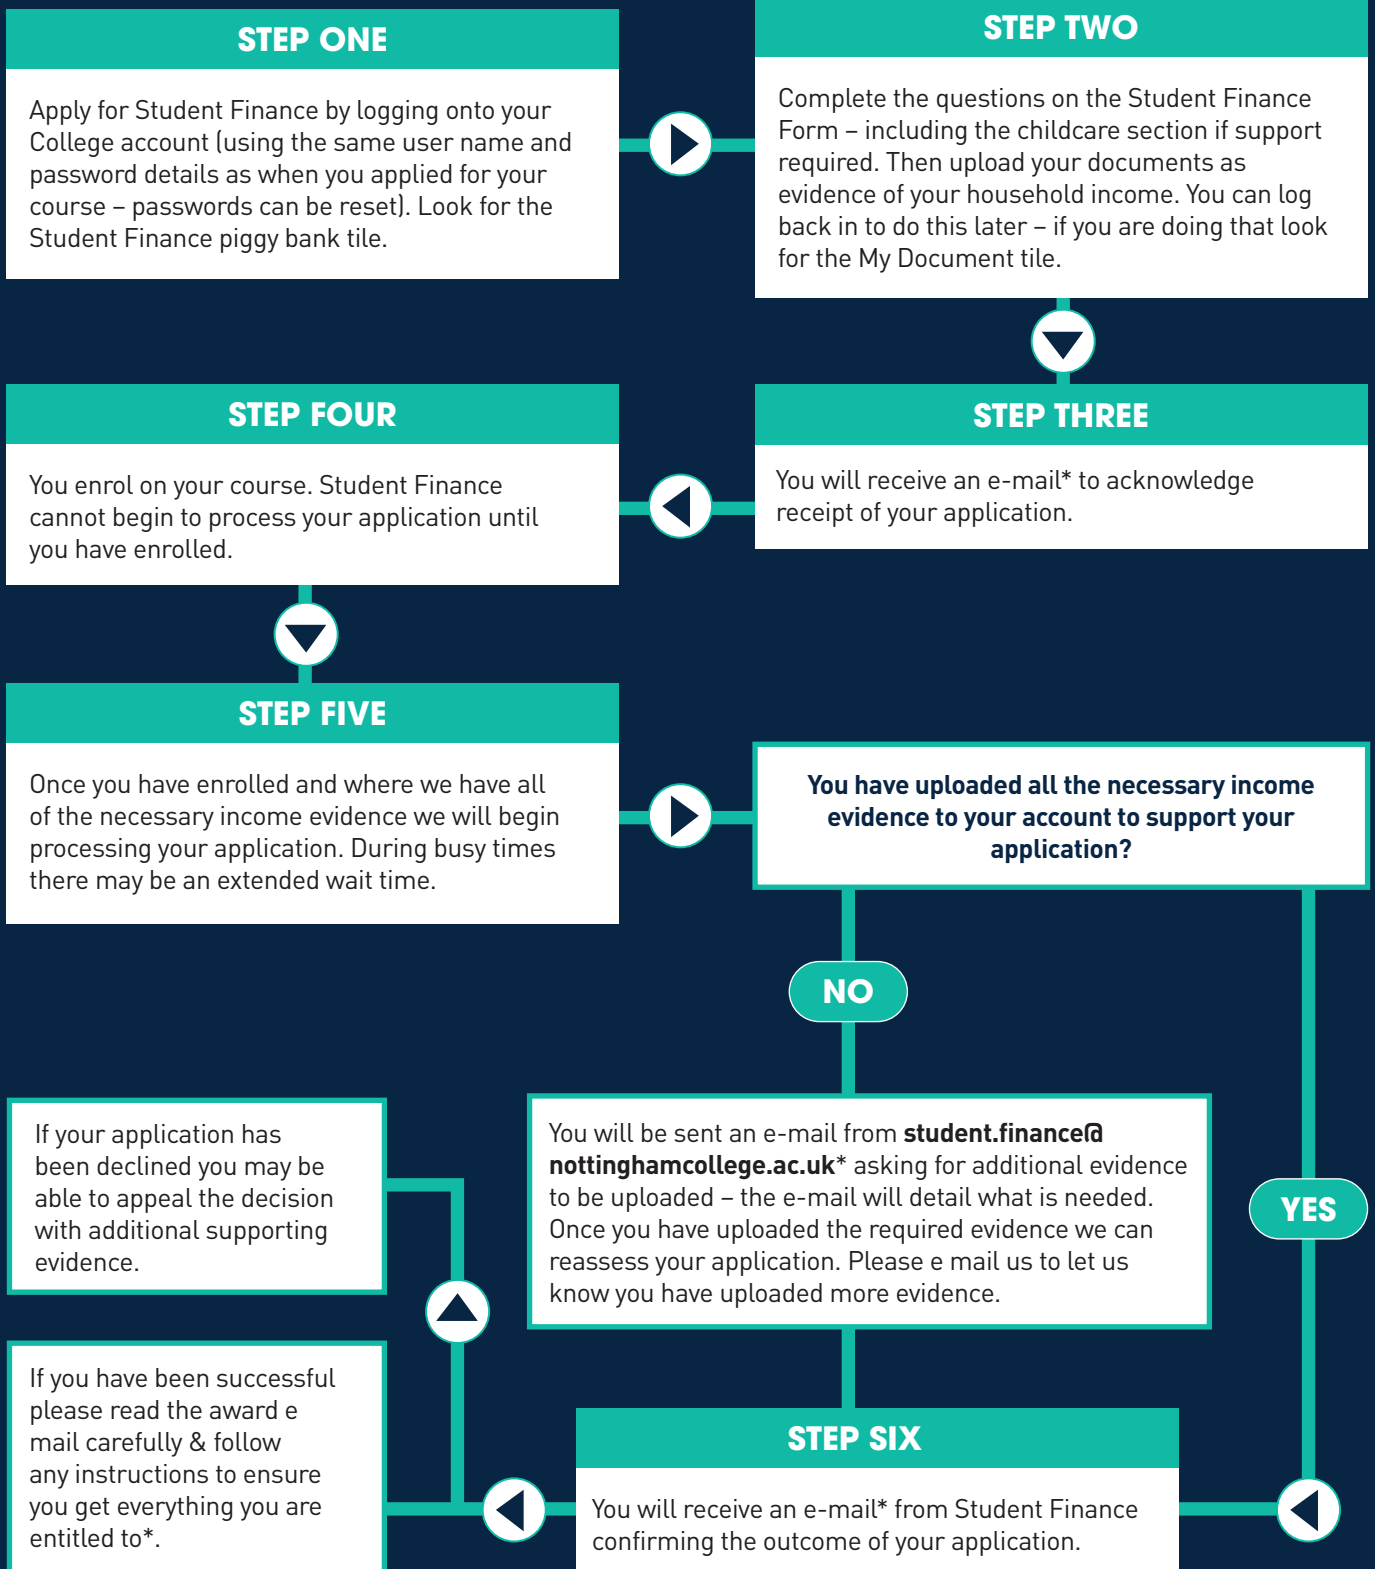

## STUDENT FINANCE JOURNEY - PROGRESSING STUDENTS

**\*All correspondence will be via email. Please ensure you regularly check your Spam/Junk folder. If we e-mail to confirm your awards in the summer then some things like the link to the NCT bus pass will not be active immediately.**