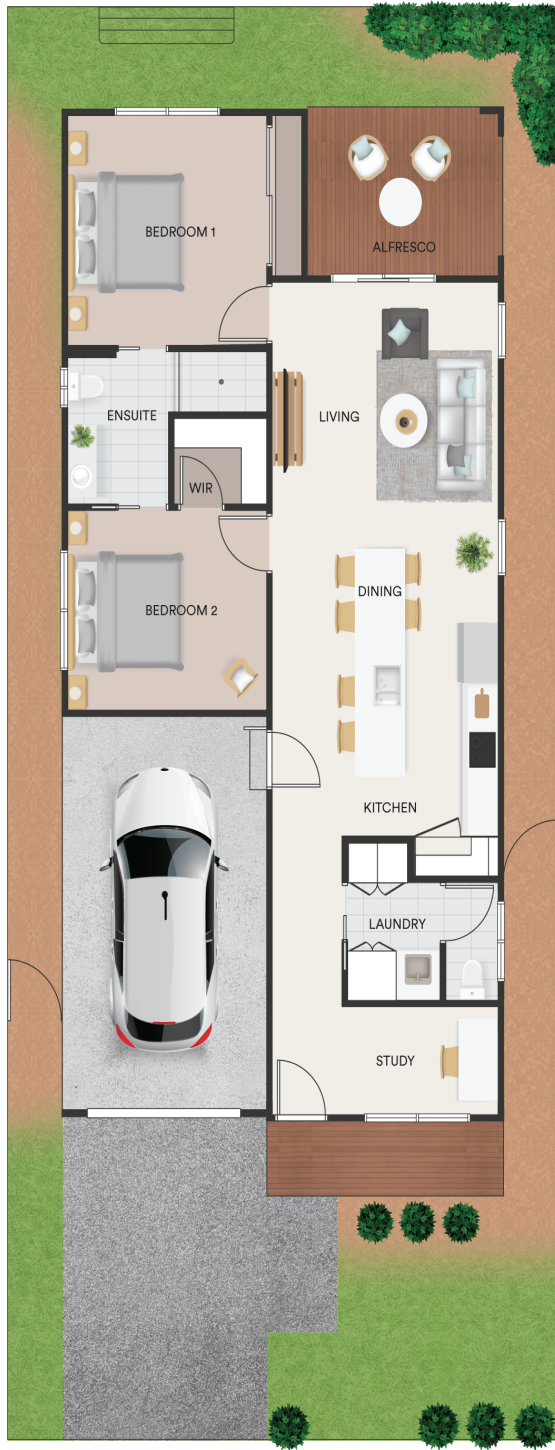

1300 50 55 60

lifestyle communities

Lifestyle
Communities®