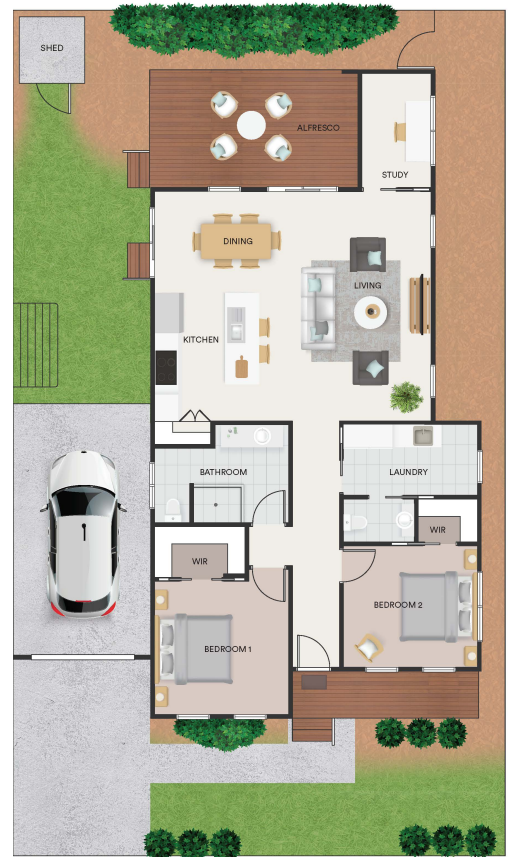

Corner Living at its Finest

178/65 Brighton Avenue, Wollert

\$609,000

Welcome to this beautifully presented 2-bedroom plus study corner home, offering a warm blend of comfort, style and low-maintenance living. Thoughtfully upgraded and impeccably maintained, this home provides the perfect balance of modern convenience and relaxed indoor & outdoor living.

Features include:

- Beautifully maintained 2- bedroom + study corner home
- Stunning polished floorboards
- Plantation shutters in the front bedrooms
- Ducted heating and cooling for year-round comfort
- Bright bathroom with skylight
- Convenient powder room, also featuring a skylight
- Enclosed outdoor deck with ceiling fan- perfect for all-season entertaining