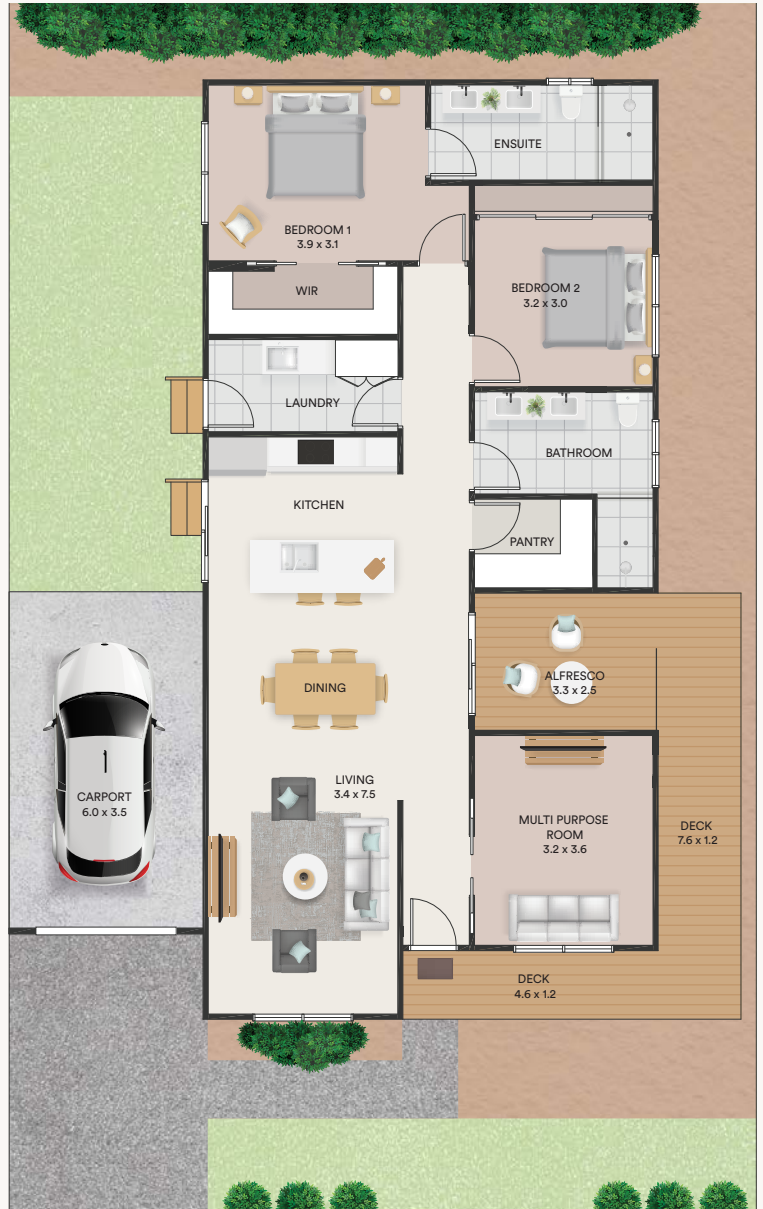

OWEN CORNER

 3  2  2  1

Fall in love at first glance.

Starring a welcoming wrap-around deck, two generous bedrooms, a spacious multi-purpose room that can double as an additional living space or bedroom and a state-of-the-art kitchen, this home is superbly versatile.

Façade: Cedar | External colour: Mist

Façade: Fern | External colour: Oaten

Façade: Gem | External colour: Jute

OWEN CORNER

Not-so-standard features

- ✓ Feel like a MasterChef with stainless steel appliances, complemented by sleek 40mm engineered stone island bench with waterfall ends, walk-in pantry, soft close drawers, semi-integrated dishwasher, LED strip lighting and stone splashback.
- ✓ Shower yourself in style with frameless showers with floor-to-ceiling tiles, undermount basins with wall mounted mixer and a mirrored shaving cabinet with LED strip lighting to main ensuite or bathroom.
- ✓ Love your laundry with a laminate benchtop and a slide-out basket drawer for function and flair.
- ✓ Your choice of matt black or brushed nickel tapware throughout your home.
- ✓ Let the light in or shut it out, with beautiful plantation shutters to the facade windows of your home and blackout and sheer sunscreen roller blinds throughout (locations subject to house design).
- ✓ Watch the world go by on your wrap-around deck and alfresco.
- ✓ Get toasty or stay cool with 12kw electric ducted heating and cooling throughout your home.

**This home fits on a Large A1 Corner Lot
(13.5m wide x 20m deep).**

Home Size: 165.45m² | 17.85sq

Photographs and illustrations are intended to be a visual aid only and may not accurately represent the actual home. Façade may change at each Lifestyle Community. Drawings not to scale and subject to change without notice. All details are correct at time of publication. E&OE. © 2024 Lifestyle Communities®