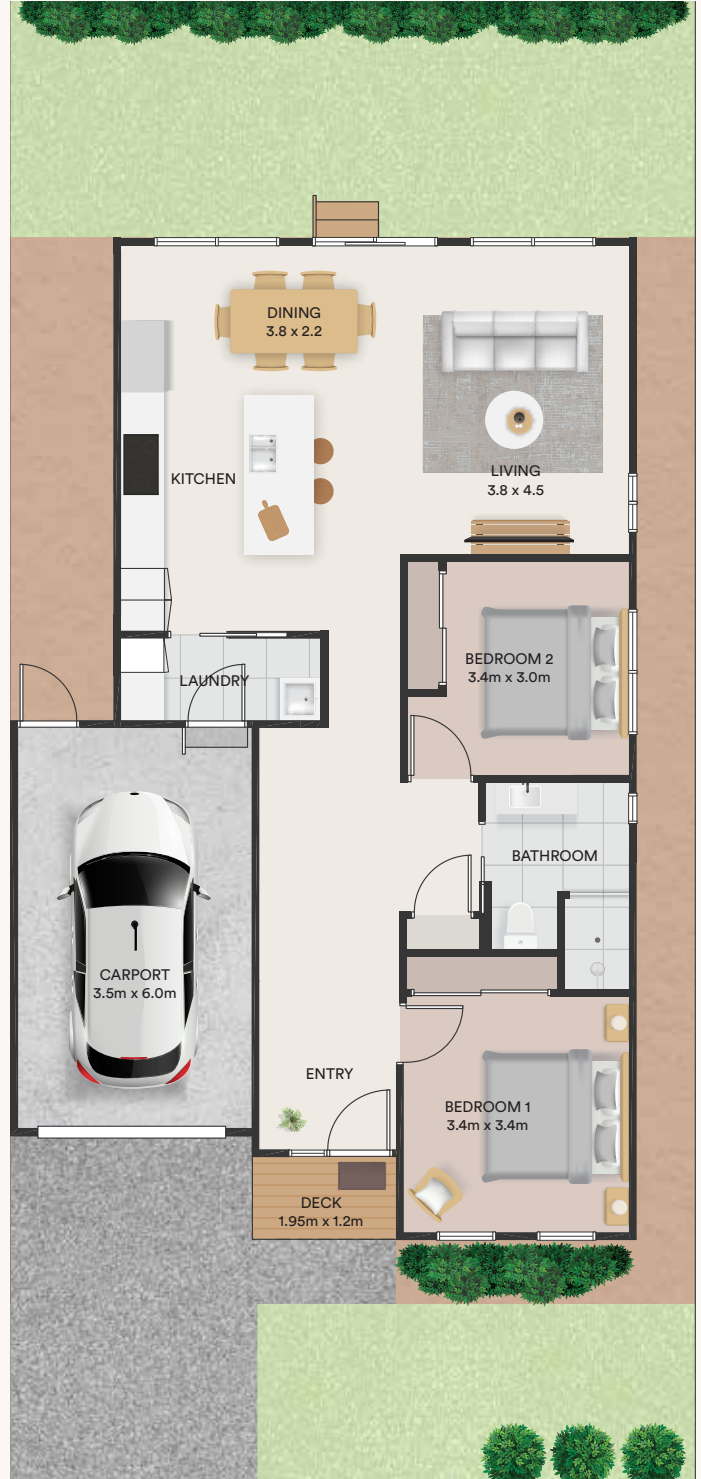

 2  1  1  1

Golding

All that glitters is Golding.

This stunning home makes a beautiful first impression, with a large entrance to welcome you home. Walking down the hallway, you'll notice built-in storage for added functionality.

Façade: Birch | External colour: Serene

Façade: Wattle | External Colour: Drift

Golding

Home Range:
Bespoke Range

Home Size:
115.50m² | 12.40sq

This home fits on a **Standard B Lot** with 3.5m wide carport (10m wide x 18m deep).

*Please note the rear carport door is only a standard inclusion when firewall is applicable to carport therefore subject to Lot. Front deck sizes vary and are determined by façade type and selected lot.